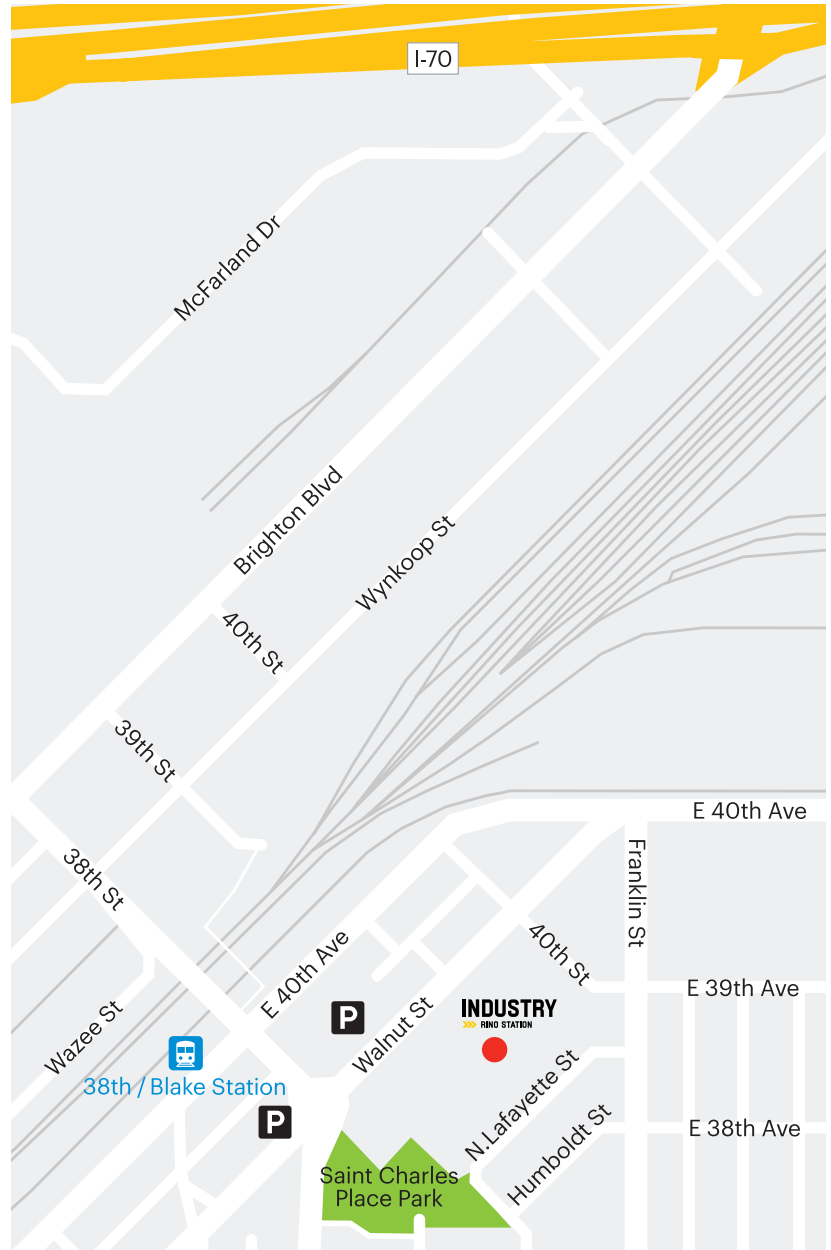

Colorado, USA

By Train

Take the University of Colorado A Line to 38th & Blake Station. *Train ride is 33 minutes from the Denver Airport Station and 6 minutes from Union Station.*

Cross the road on Blake Street as you leave the station and walk down the ramp onto 38th Street

Turn left at the bottom of the ramp on 38th Street

At the intersection with Walnut Street cross the road and turn left on Walnut Street

Turn right into the driveway after passing INDUSTRY RiNo Station on the right

Take the ramp or the steps to the main lobby

From I-70 E

Take I-70 E to exit 274 for Route 25 towards Colo Springs

Follow signs to Washington Street

Turn right on Washington Street

Continue down Washington Street (becomes 38th Street) and at the fifth light turn left on Walnut Street

Our office is the brick building on the right-hand side, near the intersection of 38th and Walnut Street

Visitor parking is available around the building.

From I-70 W

Take I-70 W to exit 275A towards Washington Street

Use the left two lanes to turn left on Washington Street

Continue down Washington Street (becomes 38th Street) and at the fifth light turn left on Walnut Street

Our office is the brick building on the right-hand side, right near the intersection of 38th and Walnut Street

Visitor parking is available around the building.

Our office is located inside the INDUSTRY RiNo Station building. When you arrive, please check in on the touchscreen tablet in reception to let us know you're here!